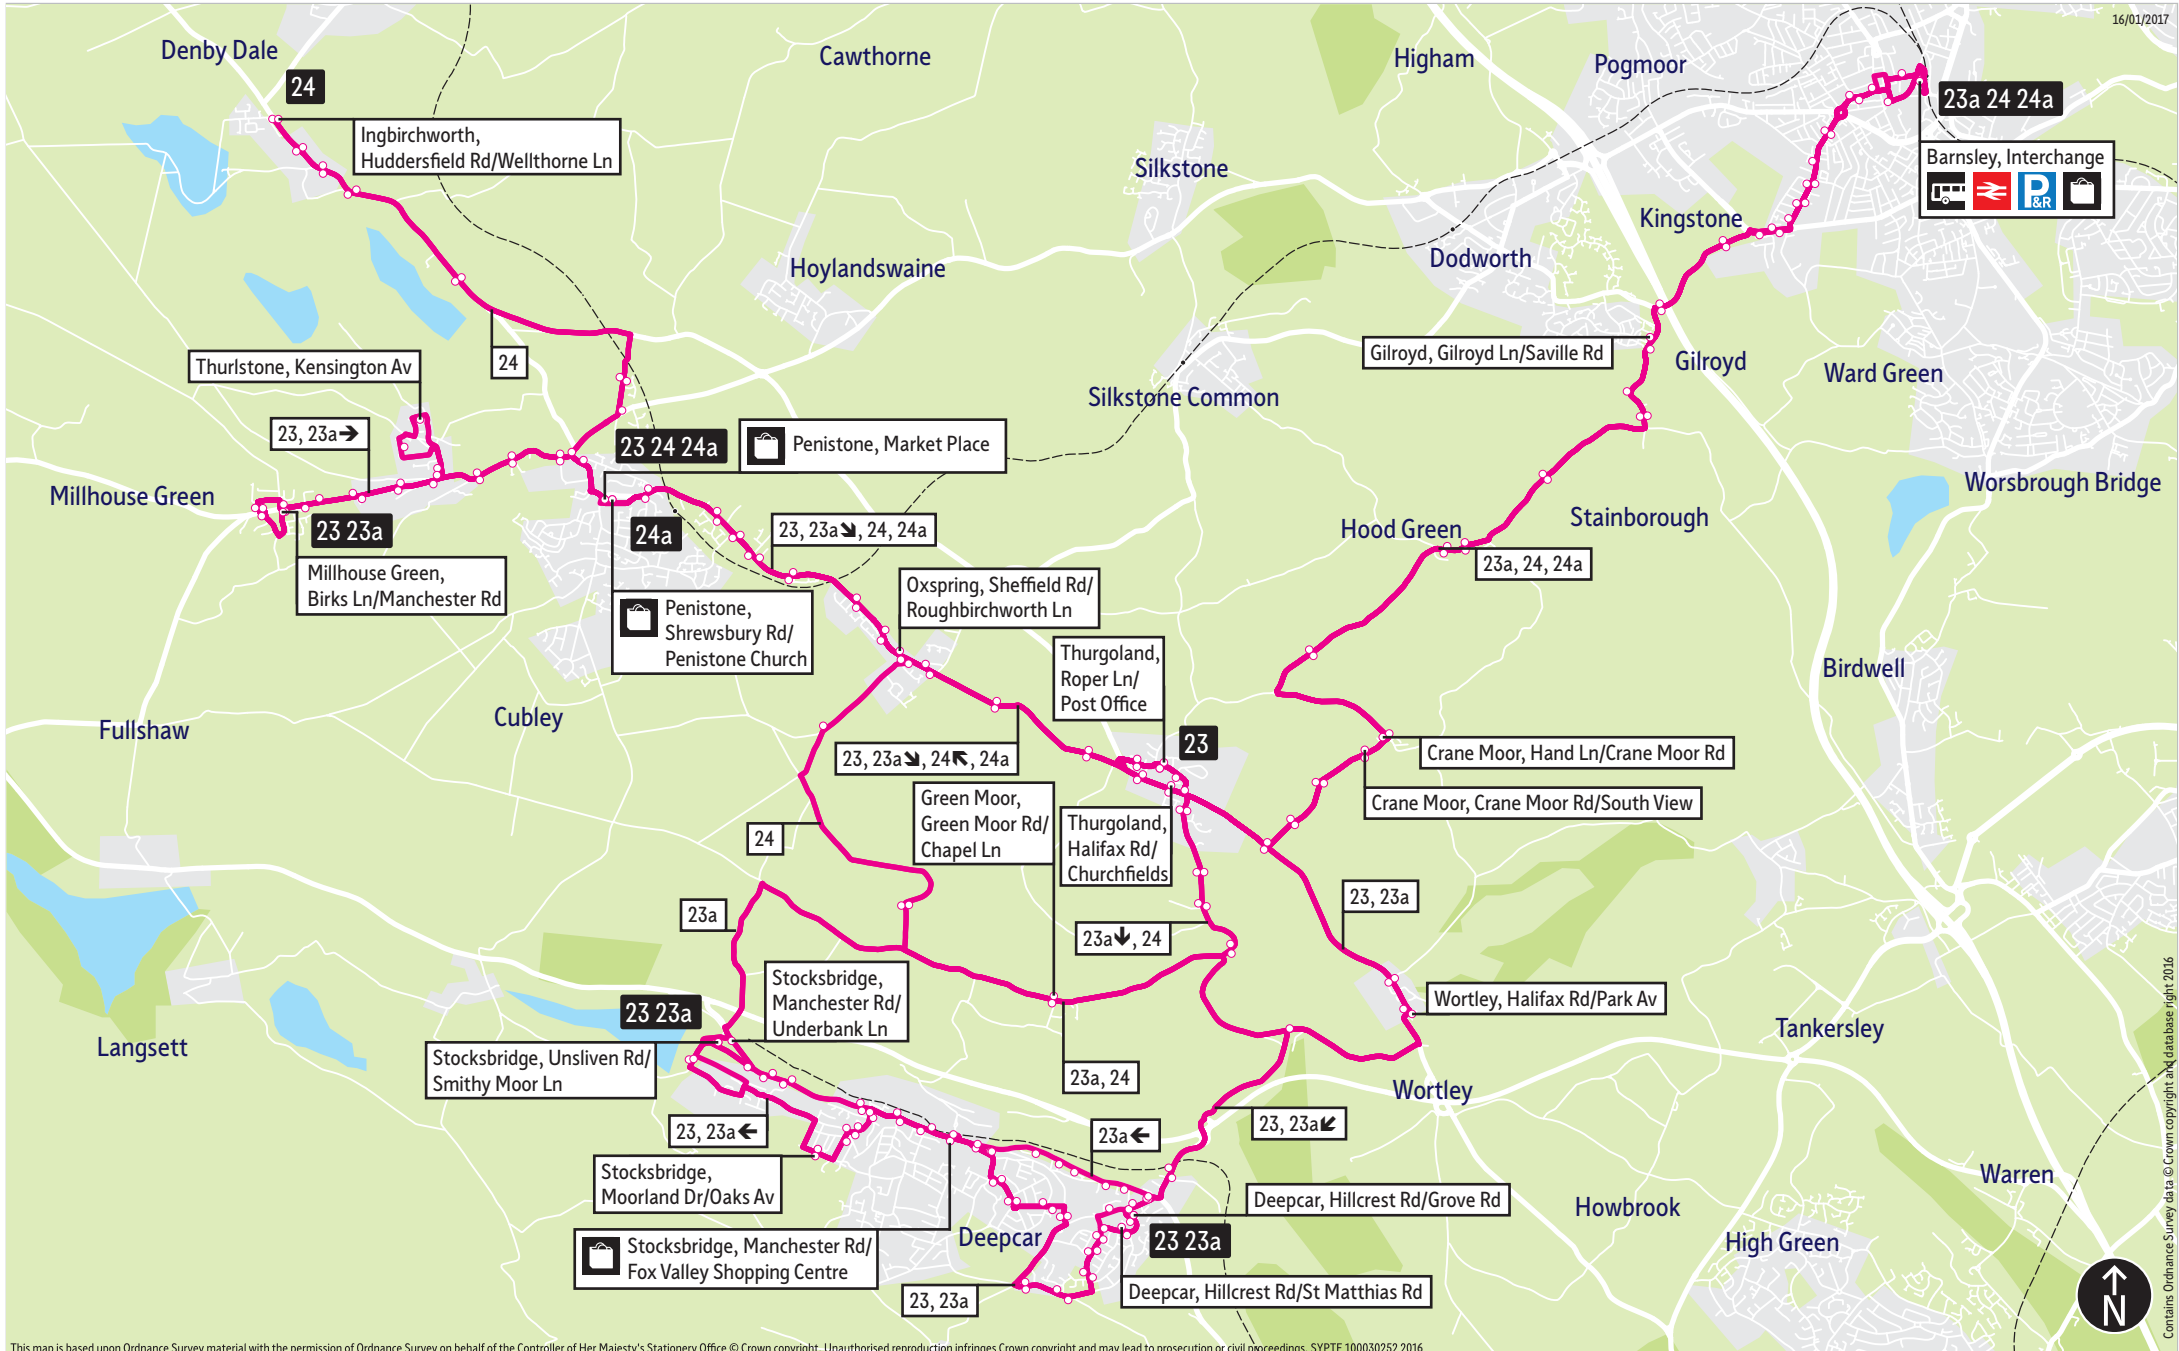

Bus route map for services 23, 23a, 24 and 24a

16/01/2017

= Terminus point
 = Public transport
 = Shopping area
 = Bus route & stops
 = Rail line & station
 = Tram route & stop

Contains Ordnance Survey data. © Crown copyright and database right. 2016